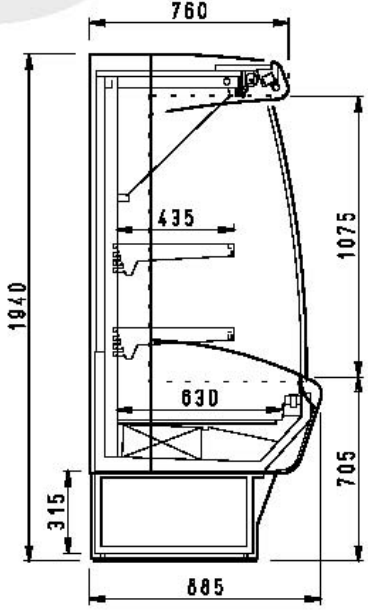

Commercial and Industrial Refrigeration

+5°C / +7°C
+ 25° C 60% RH

Minor 2000 FV

- The total amount includes:
- Aluminum top trim
 - Lower plastified decorations trims- colors as per 'Akvatek Collection'
 - Single canopy lighting
 - 4 rows of shelves 435 mm without lighting
 - Titbale and adjustable-height shelves with aluminum price-holders
 - Fan assisted refrigeration
 - Electric defrosting
 - Automatic water condense evaporation
 - Built-in unit R404A ***
 - 2 panoramic ends 40 mm thick/each

DEALER NET PRICE

Length		code	TOTAL with ends	case without ends
with ends 40 mm	without ends			
980	900	9.60.00.40	\$ 3,540.68	\$ 2,903.99
1268	1188	9.60.00.45	\$ 3,867.77	\$ 3,217.58
1880	1800	9.60.00.50	\$ 4,538.31	\$ 3,901.62
2456	2376	9.60.00.55	\$ 6,982.62	\$ 6,345.93
3068	1188+1800		\$ 7,854.32	\$ 7,217.63
3680	1800+1800		\$ 8,524.86	\$ 7,888.17
4256	1800+2376		\$ 10,969.17	\$ 10,332.48
4832	2376+2376		\$ 13,413.48	\$ 12,776.79
5480	1800+1800+1800		\$ 12,511.41	\$ 11,874.72
7208	2376+2376+2376		\$ 19,844.34	\$ 19,207.65