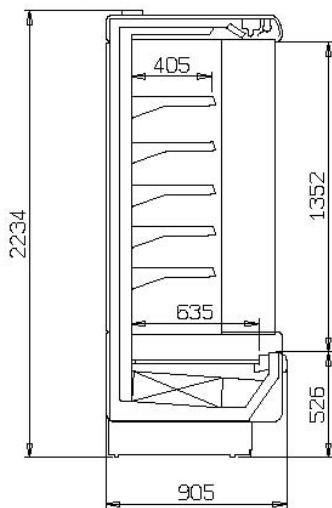

Commercial and Industrial Refrigeration

+2°C / +4°C
+25° C 60% RH

Taurus 220 SL 50

The total amount includes:

Plastified decoration trims - colours as per 'Akvatek Collection'

Single canopy lighting

4 rows of shelves 400 mm one of which with light

Aluminium price rail

Electric defrosting

R404A valve

2 standard end panels 50mm each

a) - TERMINAL BOARD
with mechanical thermometer

b) - ELECTRONIC CONTROL BOARD
with digital control

AKVATEK

15701 NW 15th Ave. Miami, FL 33169 Tel.866-283-8766 Fax. 888-230-9388 www.abc-supermarket.com

DEALER NET PRICE

Length		code	TOTAL (a) TERMINAL BOARD		TOTAL (b) ELECTRONIC	
with ends 50 mm	without ends		with ends	without ends	with ends	without ends
2600	2500	9.57.02.20	\$ 7,417.04	\$ 6,202.13	\$ 7,620.27	\$ 6,405.36
3850	3750	9.57.02.30	\$ 9,111.32	\$ 7,896.41	\$ 9,314.55	\$ 8,099.64
5100	2500+2500		\$ 13,698.74	\$ 12,483.83	\$ 13,901.55	\$ 12,687.06
6350	2500+3750		\$ 15,393.02	\$ 14,178.11	\$ 14,381.34	\$ 14,381.34
7600	3750+3750		\$ 17,087.30	\$ 15,872.39	\$ 16,075.62	\$ 16,075.62
8850	2500+2500+3750		\$ 21,674.72	\$ 20,459.81	\$ 20,663.04	\$ 20,663.04
10100	2500+3750+3750		\$ 23,369.00	\$ 22,154.09	\$ 22,357.32	\$ 22,357.32
11350	3750+3750+3750		\$ 25,063.28	\$ 23,848.37	\$ 24,051.60	\$ 24,051.60