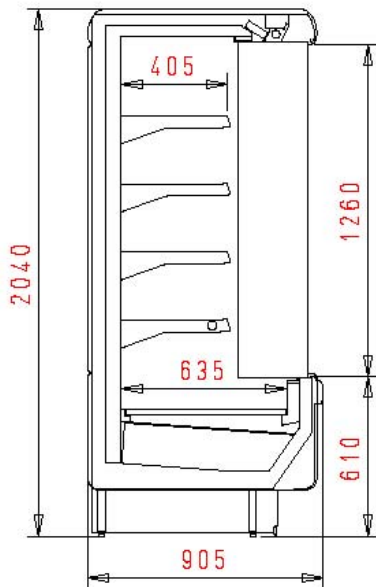

Commercial and Industrial Refrigeration

+2°C / +4°C
+25°C 60% RH

Taurus 200 SL 60

The total amount includes:

Plastified decoration trims - colours as per 'Akvatek Collection'
Single canopy lighting
4 rows of shelves 400 mm one of which with light
Aluminium price rail
Off-cycle defrost
R404A valve
2 standard end panels 50mm each

- a) - TERMINAL BOARD
with mechanical thermometer
- b) - ELECTRONIC CONTROL BOARD
with digital control

AKVATEK

15701 NW 15th Ave. Miami, FL 33169 Tel.866-283-8766 Fax. 888-230-9388 www.abc-supermarket.com

DEALER NET PRICE

Length		code	TOTAL (a) TERMINAL BOARD		TOTAL (b) ELECTRONIC	
with ends 50 mm	without ends		with ends	without ends	with ends	without ends
2600	2500	9.57.00.60	\$ 6,646.41	\$ 5,530.32	\$ 6,918.09	\$ 5,802.00
3850	3750	9.57.00.70	\$ 8,165.90	\$ 7,048.50	\$ 8,437.58	\$ 7,321.49
5100	2500+2500		\$ 12,256.31	\$ 11,140.22	\$ 12,527.99	\$11,411.90
6350	2500+3750		\$ 13,775.79	\$ 12,659.70	\$ 12,931.38	\$12,931.38
7600	3750+3750		\$ 15,295.28	\$ 14,179.19	\$ 14,450.87	\$14,450.87
8850	2500+2500+3750		\$ 19,314.23	\$ 18,198.14	\$ 18,469.82	\$18,469.82
10100	2500+3750+3750		\$ 20,905.17	\$ 19,789.08	\$ 20,060.76	\$20,060.76
11350	3750+3750+3750		\$ 22,424.66	\$ 21,308.57	\$ 21,580.25	\$21,580.25