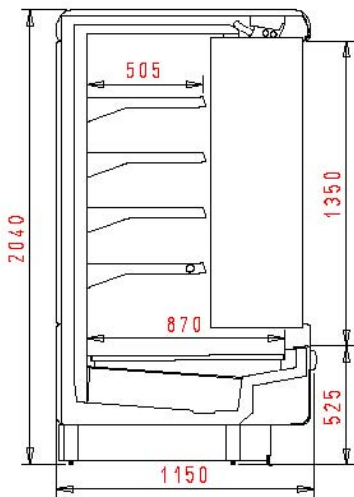

Commercial and Industrial Refrigeration

+2°C / +4°C
+25° C 60% RH

Taurus 200 SL 50

The total amount includes:

Plastified decoration trims - colours as per 'Akvatek Collection'
Single canopy lighting
4 rows of shelves 400 mm one of which with light
Aluminium price rail
Off-cycle defrost
R404A valve
2 standard end panels 50mm each

a) - TERMINAL BOARD
with mechanical thermometer

b) - ELECTRONIC CONTROL BOARD
with digital control

AKVATEK

15701 NW 15th Ave. Miami, FL 33169 Tel.866-283-8766 Fax. 888-230-9388 www.abc-supermarket.com

DEALER NET PRICE

Length		code	TOTAL (a) TERMINAL BOARD		TOTAL (b) ELECTRONIC	
with ends 50 mm	without ends		with ends	without ends	with ends	without ends
2600	2500	9.57.00.40	\$ 6,540.93	\$ 5,424.84	\$ 6,812.61	\$ 5,696.52
3850	3750	9.57.00.50	\$ 8,031.99	\$ 6,915.90	\$ 8,303.67	\$ 7,187.58
5100	2500+2500		\$ 12,045.35	\$10,929.26	\$ 12,317.03	\$ 11,200.94
6350	2500+3750		\$ 13,536.41	\$12,420.32	\$ 12,692.00	\$ 12,692.00
7600	3750+3750		\$ 15,027.47	\$13,911.38	\$ 14,183.06	\$ 14,183.06
8850	2500+2500+3750		\$ 19,040.82	\$17,924.73	\$ 18,196.41	\$ 18,196.41
10100	2500+3750+3750		\$ 20,531.88	\$19,415.79	\$ 19,687.47	\$ 19,687.47
11350	3750+3750+3750		\$ 22,022.94	\$20,906.85	\$ 21,178.53	\$ 21,178.53