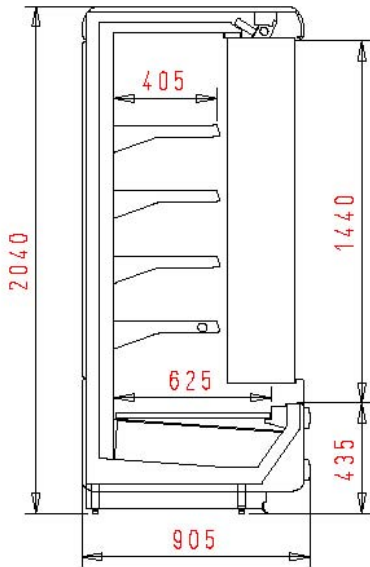

## Taurus 200 SL 40

**The total amount includes:**

- Plastified decoration trims - colours as per 'Akvatek Collection'
  - Single canopy lighting
  - 4 rows of shelves 400 mm one of which with light
  - Aluminium price rail
  - Off-cycle defrost
  - R404A valve
  - 2 standard end panels 50mm each
- a) - TERMINAL BOARD  
with mechanical thermometer
- b) - ELECTRONIC CONTROL BOARD  
with digital control

## DEALER NET PRICE

Length		code	TOTAL (a) TERMINAL BOARD		TOTAL (b) ELECTRONIC	
with ends 50 mm	without ends		with ends	without ends	with ends	without ends
<b>2600</b>	2500	9.57.02.00	<b>\$ 7,827.36</b>	<b>\$ 6,553.89</b>	<b>\$ 8,030.60</b>	<b>\$ 6,757.13</b>
<b>3850</b>	3750	9.57.02.10	<b>\$ 9,376.79</b>	<b>\$ 8,103.32</b>	<b>\$ 9,580.02</b>	<b>\$ 8,306.55</b>
<b>5100</b>	2500+2500		<b>\$14,460.83</b>	<b>\$13,187.36</b>	<b>\$ 14,664.06</b>	<b>\$ 13,390.59</b>
<b>6350</b>	2500+3750		<b>\$16,010.25</b>	<b>\$14,736.78</b>	<b>\$ 14,940.02</b>	<b>\$ 14,940.02</b>
<b>7600</b>	3750+3750		<b>\$17,559.68</b>	<b>\$16,286.21</b>	<b>\$ 16,489.44</b>	<b>\$ 16,489.44</b>
<b>8850</b>	2500+2500+3750		<b>\$22,643.72</b>	<b>\$21,370.25</b>	<b>\$ 21,573.48</b>	<b>\$ 21,573.48</b>
<b>10100</b>	2500+3750+3750		<b>\$24,193.14</b>	<b>\$22,919.67</b>	<b>\$ 23,122.91</b>	<b>\$ 23,122.91</b>
<b>11350</b>	3750+3750+3750		<b>\$25,742.57</b>	<b>\$24,469.10</b>	<b>\$ 24,672.33</b>	<b>\$ 24,672.33</b>