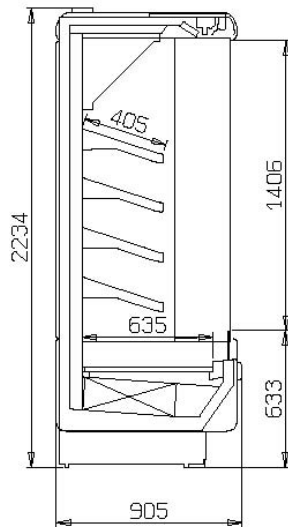

Commercial and Industrial Refrigeration

0°C / +2°C
+ 25° C 60% RH

Taurus 220 MT GLASS 50

The total amount includes:

Plastified decoration trims - colours as per 'Akvatek Collection'

Single canopy lighting

2 rows of shelves 400 mm one of which with light

Mirror

Aluminium price rail

Electric defrosting with digital control

R404A valve

2 standard end panels 50mm each

a) - TERMINAL BOARD
with mechanical thermometer

b) - ELECTRONIC CONTROL BOARD

AKVATEK

15701 NW 15th Ave. Miami, FL 33169 Tel.866-283-8766 Fax. 888-230-9388 www.abc-supermarket.com

DEALER NET PRICE

Length		code	TOTAL (a) TERMINAL BOARD		TOTAL (b) ELECTRONIC	
with ends 50 mm	without ends		with ends	without ends	with ends	without ends
2600	2500	9.57.01.40	\$ 7,717.40	\$ 6,601.31	\$ 7,920.63	\$ 6,804.54
3850	3750	9.57.01.50	\$ 9,561.60	\$ 8,445.51	\$ 9,764.84	\$ 8,648.75
5100	2500+2500		\$ 14,412.20	\$ 13,296.11	\$ 14,615.43	\$13,499.34
6350	2500+3750		\$ 16,256.40	\$ 15,140.31	\$ 15,343.55	\$15,343.55
7600	3750+3750		\$ 18,100.61	\$ 16,984.52	\$ 17,187.75	\$17,187.75
8850	2500+2500+3750		\$ 22,951.20	\$ 21,835.11	\$ 22,038.35	\$22,038.35
10100	2500+3750+3750		\$ 24,795.41	\$ 23,679.32	\$ 23,882.55	\$23,882.55
11350	3750+3750+3750		\$ 26,639.61	\$ 25,523.52	\$ 25,726.76	\$25,726.76