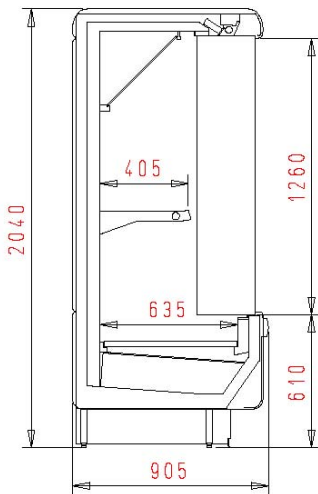

Commercial and Industrial Refrigeration

+5°C / +7°C
+ 25° C 60% RH

Taurus 200 FV 1R

The total amount includes:

Plastified decoration trims - colours as per 'Akvatek Collection'
Single canopy lighting
Mirror
1 row of shelves 400 mm with light
Aluminium price rail
Off-cycle defrost
R404A valve
2 standard end panels 50mm each

- a) - TERMINAL BOARD
with mechanical thermometer
- b) - ELECTRONIC CONTROL BOARD
with digital control

AKVATEK

15701 NW 15th Ave. Miami, FL 33169 Tel. 866-283-8766 Fax. 888-230-9388 www.abc-supermarket.com

DEALER NET PRICE

Length		code	TOTAL (a) TERMINAL BOARD		TOTAL (b) ELECTRONIC	
with ends 50 mm	without ends		with ends	without ends	with ends	without ends
2600	2500	9.57.00.80	\$ 6,436.95	\$ 5,320.86	\$ 6,708.63	\$ 5,592.54
3850	3750	9.57.00.90	\$ 7,854.95	\$ 6,738.86	\$ 8,126.63	\$ 7,010.54
5100	2500+2500		\$11,837.39	\$ 10,721.30	\$ 12,109.07	\$ 10,992.98
6350	2500+3750		\$13,255.38	\$ 12,139.29	\$ 12,410.97	\$ 12,410.97
7600	3750+3750		\$14,673.38	\$ 13,557.29	\$ 13,828.97	\$ 13,828.97
8850	2500+2500+3750		\$18,655.82	\$ 17,539.73	\$ 17,811.41	\$ 17,811.41
10100	2500+3750+3750		\$20,073.81	\$ 18,957.72	\$ 19,229.40	\$ 19,229.40
11350	3750+3750+3750		\$21,491.81	\$ 20,375.72	\$ 20,647.40	\$ 20,647.40