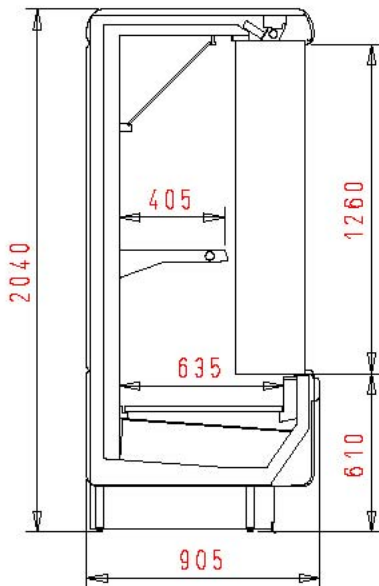

AKVATEK INDUSTRIES INC.
Commercial and Industrial Refrigeration

+5°C / +7°C
+ 25° C 60% RH

Taurus 200 FV 1R

The total amount includes:

Plastified decoration trims - colours as per 'Akvatek Collection'
Single canopy lighting
Mirror
1 row of shelves 400 mm with light
Aluminium price rail
Off-cycle defrost
R404A valve
2 standard end panels 50mm each

a) - TERMINAL BOARD
with mechanical thermometer

b) - ELECTRONIC CONTROL BOARD
with digital control

DEALER NET PRICE

Length		code	TOTAL (a) TERMINAL BOARD		TOTAL (b) ELECTRONIC	
with ends 50 mm	without ends		with ends	without ends	with ends	without ends
2600	2500	9.57.00.80	\$ 6,436.95	\$ 5,320.86	\$ 6,708.63	\$ 5,592.54
3850	3750	9.57.00.90	\$ 7,854.95	\$ 6,738.86	\$ 8,126.63	\$ 7,010.54
5100	2500+2500		\$11,837.39	\$ 10,721.30	\$ 12,109.07	\$ 10,992.98
6350	2500+3750		\$13,255.38	\$ 12,139.29	\$ 12,410.97	\$ 12,410.97
7600	3750+3750		\$14,673.38	\$ 13,557.29	\$ 13,828.97	\$ 13,828.97
8850	2500+2500+3750		\$18,655.82	\$ 17,539.73	\$ 17,811.41	\$ 17,811.41
10100	2500+3750+3750		\$20,073.81	\$ 18,957.72	\$ 19,229.40	\$ 19,229.40
11350	3750+3750+3750		\$21,491.81	\$ 20,375.72	\$ 20,647.40	\$ 20,647.40