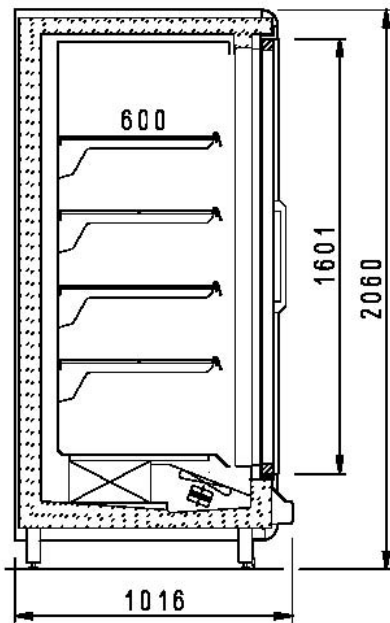

Commercial and Industrial Refrigeration

-18°C / -25°C
+25° C 60% UR

Polaris h200 aluminium doors

The total amount includes:

ALUMINIUM doors with thermopan glass
Decoration trims, red RAL 3020
Lighting with prismatic diffuser
4 rows of 600 mm grid shelf with price holder
Electric defrosting
Fan assisted refrigeration
R404A valve
2 standard ends, thickness 50mm each

a) - TERMINAL BOARD
with mechanical thermometer

b) - ELECTRONIC CONTROL BOARD
with digital control

AKVATEK

15701 NW 15th Ave. Miami, FL 33169 Tel.866-283-8766 Fax. 888-230-9388 www.abc-supermarket.com

DEALER NET PRICE

Length	doors	without ends	code	TOTAL (a) TERMINAL BOARD		TOTAL (b) ELECTRONIC	
				with ends	without ends	with ends	without ends
with ends 50 mm							
1660	2	1560	9.58.30.05	\$ 5,307.46	\$ 4,758.41	\$ 5,443.44	\$ 4,894.40
2440	3	2340	9.58.30.10	\$ 6,775.35	\$ 6,226.31	\$ 6,911.33	\$ 6,362.29
3220	4	3120	9.58.30.15	\$ 8,359.31	\$ 7,810.26	\$ 8,548.72	\$ 7,999.67
3990	5	3890	9.58.30.20	\$ 9,920.35	\$ 9,371.30	\$10,056.33	\$ 9,507.29
4780	6	2340+2340		\$13,080.16	\$12,531.11	\$13,352.12	\$12,803.08
5560	7	2340+3120		\$14,664.11	\$14,115.07	\$14,936.08	\$14,387.03
6340	8	3120+3120		\$16,248.07	\$15,699.02	\$16,520.03	\$15,970.99
7110	9	3120+3890		\$17,809.11	\$17,260.07	\$18,081.08	\$17,532.03
7880	10	3890+3890		\$19,370.15	\$18,821.11	\$19,642.12	\$19,093.07