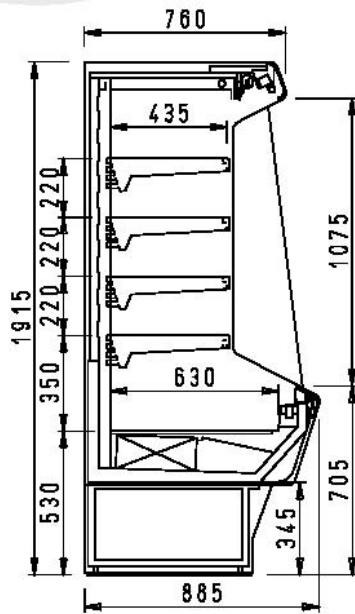

## Minor INOX

**The total amount includes:**

- Decoration trim in stainless steel
- Single canopy lighting
- 4 rows of shelves 435 mm without light
- Aluminium price rail
- Fan assisted refrigeration
- Off-cycle defrost
- R404A valve
- 2 panorama end panels stainless steel 40mm each

## DEALER NET PRICE

Length		code	TOTAL (a) STANDARD		TOTAL (b) ELECTRONIC	
with ends 50 mm	without ends		with ends	without ends	with ends	without ends
<b>980</b>	900	9.60.02.88	\$ 3,676.50	\$ 2,960.01	n.a.	n.a.
<b>1268</b>	1188	9.60.02.90	\$ 4,163.61	\$ 3,447.12	n.a.	n.a.
<b>1880</b>	1800	9.60.02.92	\$ 5,077.74	\$ 4,361.25	n.a.	n.a.
<b>3068</b>	1188+1800		\$ 8,609.75	\$ 7,893.26	n.a.	n.a.
<b>3680</b>	1800+1800		\$ 9,523.88	\$ 8,807.39	n.a.	n.a.
<b>5480</b>	1800+1800+1800		\$ 13,970.01	\$13,253.52	n.a.	n.a.