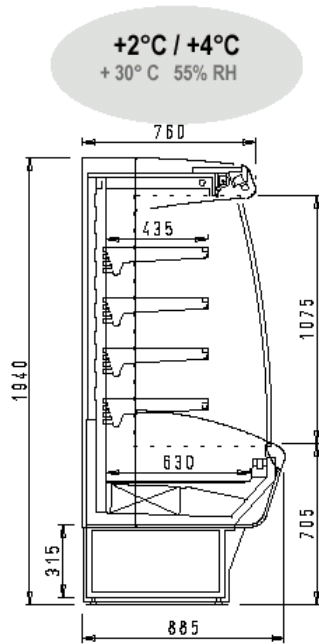

Commercial and Industrial Refrigeration

Minor 2000 SL

The total amount includes:

- Aluminum top trim
- Lower plastified decorations trims - colors as per 'Akvatek Collection'
- Single canopy lighting
- 4 rows of shelves 435 mm without lighting
- Tilt able and adjustable-height shelves with aluminum price-holders
- Fan assisted refrigeration
- Off-cycle defrost
- Automatic water condense evaporation
- Built-in condensing unit R404A ***
- 2 panoramic ends 40 mm thick/each

AKVATEK

15701 15th Ave. Miami, FL 33169 Tel.866-283-8766 Fax. 888-230-9388 www.abc-supermarket.com

DEALER NET PRICE

| Length | | code | TOTAL with ends | case without ends |
|--------------------|----------------|------------|--------------------|----------------------|
| with ends 40 mm | without ends | | | |
| 980 | 900 | 9.60.03.20 | \$ 3,567.68 | \$ 2,930.99 |
| 1268 | 1188 | 9.60.03.22 | \$ 3,901.44 | \$ 3,264.75 |
| 1880 | 1800 | 9.60.03.24 | \$ 4,594.22 | \$ 3,957.53 |
| 2456 | 2376 | 9.60.03.26 | \$ 7,004.16 | \$ 6,367.47 |
| 3068 | 1188+1800 | | \$ 7,943.90 | \$ 7,307.21 |
| 3680 | 1800+1800 | | \$ 8,636.67 | \$ 7,999.98 |
| 4256 | 1800+2376 | | \$ 11,046.62 | \$ 10,409.93 |
| 4832 | 2376+2376 | | \$ 13,456.56 | \$ 12,819.87 |
| 5480 | 1800+1800+1800 | | \$ 12,679.13 | \$ 12,042.44 |
| 7208 | 2376+2376+2376 | | \$ 19,908.96 | \$ 19,272.27 |