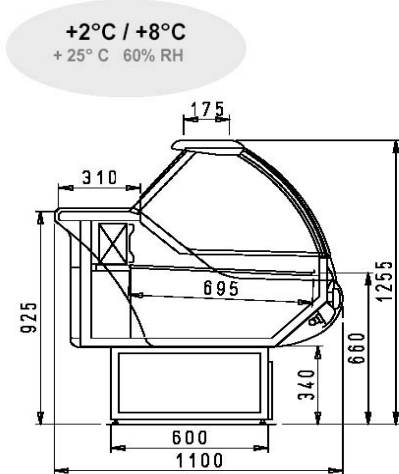

Commercial and Industrial Refrigeration

Gemini Static

The total amount includes:

- Lower plastified decorations trims - colors as per 'Akvatek Collection'
- INOX 310mm working shelf
- Superstructure with lift-up curved glass, lighting and glass top service shelf
- Electric control panel
- Rear storage doors
- Stainless steel display trays
- Static refrigeration
- Refrigerating gas R404A
- Automatic water condense evaporation
- Built-in condensing unit ***
- Off-cycle defrost
- 2 gray thermoformed ends 40 mm./thick each

AKVATEK

15701 NW 15th Ave. Miami, FL 33169 Tel. 866-283-8766 Fax. 888-230-9388 www.abc-supermarket.com

DEALER NET PRICE

Length		code	TOTAL with ends	case without ends
with ends 50 mm	without ends			
1350	1250	9.55.34.50	\$ 5,243.94	\$ 4,460.27
1975	1875	9.55.34.55	\$ 6,671.77	\$ 5,888.10
2600	2500	9.55.34.60	\$ 7,751.46	\$ 6,967.79
3225	3125	9.55.34.65	\$ 8,827.64	\$ 8,043.98
3850	1875+1875		\$ 12,670.92	\$ 11,887.25
4475	1875+2500		\$ 13,750.60	\$ 12,966.94
5100	2500+2500		\$ 14,830.29	\$ 14,046.62
6350	3125+3125		\$ 16,982.66	\$ 16,198.99
6975	1875+1875+3125		\$ 20,825.94	\$ 20,042.27
7600	2500+2500+2500		\$ 21,909.12	\$ 21,125.46
9475	3125+3125+3125		\$ 25,137.68	\$ 24,354.01