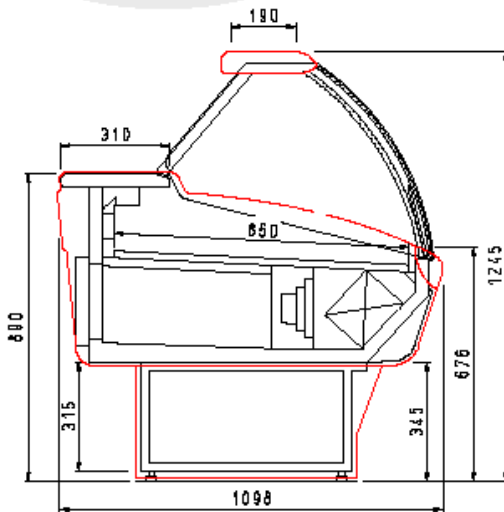

Commercial and Industrial Refrigeration

0°C / +2°C
+ 25° C 60% RH

Elios Fan assisted

The total amount includes:

- Lower plastified decorations trims- colors as per 'Akvatek Collections
- POSTFORMING 250 mm, grey color anti-scratch working shelf
- Superstructure with curved glass, opening downward, with lighting and glass top service shelf
- Electric control panel
- Rear storage doors
- Stainless steel display trays
- Fan assisted refrigeration
- Refrigerating gas R404A
- Built-in condensing unit
- Automatic water condense evaporation
- Off-cycle defrost
- 2 grey thermoformed ends 40 mm./thick each
- Wooden crate packing

AKVATEK

15701 NW 15th Ave. Miami FL 33169 Tel. 866-283-8766 Fax. 888-230-9388 www.abc-supermarket.com

DEALER NET PRICE

Length		code	TOTAL with ends	case without ends
with ends 40 mm	without ends			
1330	1250	9.61.00.00	\$ 4,814.51	\$ 4,174.61
1955	1875	9.61.00.05	\$ 5,782.62	\$ 5,142.72
2580	2500	9.61.00.10	\$ 7,236.24	\$ 6,596.34
3205	3125	9.61.00.15	\$ 8,233.67	\$ 7,593.77
3830	3750	9.61.00.20	\$ 9,187.14	\$ 8,547.24
4455	1875+2500		\$ 12,513.87	\$ 11,873.97
5080	2500+2500		\$ 13,967.49	\$ 13,327.59
6330	3125+3125		\$ 15,962.34	\$ 15,322.44
6955	3125+3750		\$ 16,915.82	\$ 16,275.92
7580	3750+3750		\$ 17,869.29	\$ 17,229.39
8830	2500+2500+3750		\$ 22,649.64	\$ 22,009.74
<< EXTERNAL CORNER 90 >> *		9.61.04.30	---	\$ 7,075.80
<< INTERNAL CORNER 90 >> *		9.61.04.35	---	\$ 6,838.29