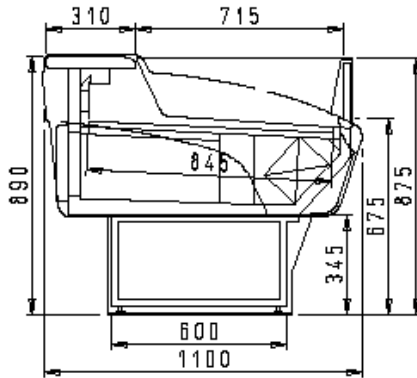

Commercial and Industrial Refrigeration

Elios Self

0°C / +2°C
+ 25° C 60% RH

The total amount includes:

Lower plastified decorations trims - colours as per 'Akvatek Collection'

POSTFORMING 250 mm, grey colour, anti-scratch working shelf

Thermopane front glass

Electric control panel

Rear storage doors

Stainless steel display trays

Fan assisted refrigeration

Refrigerating gas R404A

Built-in condensing unit ***

Automatic water condense evaporation

Off-cycle defrost

2 grey thermoformed ends 40 mm./thick each

Wooden crate packing

DEALER NET PRICE

AKVATEK

15701 NW 15th Ave. Miami, FL 33169 Tel. 866-283-8766 Fax. 888-230-9388 www.abc-supermarket.com

Length		code	TOTAL with ends	case without ends
with ends 40 mm	without ends			
1330	1250	9.61.03.00	\$4,096.62	\$3,480.63
1955	1875	9.61.03.05	\$4,916.00	\$ 4,300.01
2580	2500	9.61.03.10	\$5,866.41	\$5,250.42
3205	3125	9.61.03.15	\$6,882.18	\$6,266.19
3830	3750	9.61.03.20	\$7,716.71	\$7,100.72
4455	1875+2500		\$10,328.39	\$9,712.40
5080	2500+2500		\$ 11,278.80	\$10,662.81
6330	3125+3125		\$13,310.34	\$12,694.35
6955	3125+3750		\$14,144.87	\$13,528.88
7580	3750+3750		\$14,979.39	\$14,363.40
8830	2500+2500+3750		\$18,541.49	\$17,925.50
>>EXTERNAL CORNER 90 <<		9.61.04.50	---	\$6,019.40
>>INTERNAL CORNER 90<<		9.61.04.55	---	\$5,821.80