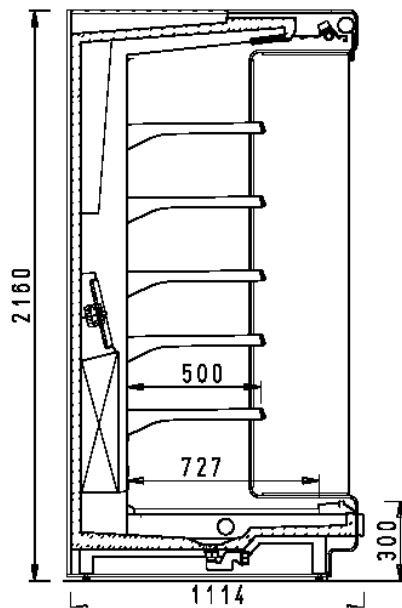

Commercial and Industrial Refrigeration

+2°C / +4°C
+ 25° C 60% RH

Centaurus SL 29 110/216

The total amount includes:

Painted decoration trims - Colours as per 'Akvatek Collection'
Canopy lighting with parabolic reflector
5 rows of shelves 500 mm
Without price holder
Off-cycle defrost
R404A valve
2 standard end panels 30mm each

- a) - TERMINAL BOARD
with mechanical thermometer
- b) - ELECTRONIC CONTROL BOARD
with digital control

AKVATEK

15701 NW 15th Ave. Miami, FL 33169 Tel.866-283-8766 Fax. 888-230-9388 www.abc-supermarket.com

DEALER NET PRICE

Length		code	TOTAL (a) TERMINAL BOARD		TOTAL (b) ELECTRONIC	
with ends 30 mm	without ends		with ends	without ends	with ends	without ends
1310	1250	96.04.43.02	\$ 6,743.48	\$ 5,303.81	\$ 6,829.32	\$ 5,389.65
1935	1875	96.04.43.04	\$ 8,715.50	\$ 7,275.83	\$ 8,801.34	\$ 7,361.67
2560	2500	96.04.43.06	\$ 9,100.47	\$ 7,660.80	\$ 9,186.32	\$ 7,746.65
3810	3750	96.04.43.09	\$ 11,500.52	\$ 10,060.85	\$ 10,146.69	\$ 10,146.69
5060	2500+2500		\$ 16,902.02	\$ 15,462.35	\$ 15,634.04	\$ 15,634.04
6310	2500+3750		\$ 19,302.06	\$ 17,862.39	\$ 18,034.08	\$ 18,034.08
7560	3750+3750		\$ 21,702.11	\$ 20,262.44	\$ 20,434.13	\$ 20,434.13
8810	2500+2500+3750		\$ 27,103.61	\$ 25,663.94	\$ 25,921.47	\$ 25,921.47
10060	2500+3750+3750		\$ 29,548.65	\$ 28,063.98	\$ 28,321.52	\$ 28,321.52
11310	3750+3750+3750		\$ 31,903.70	\$ 30,464.03	\$ 30,721.56	\$ 30,721.56