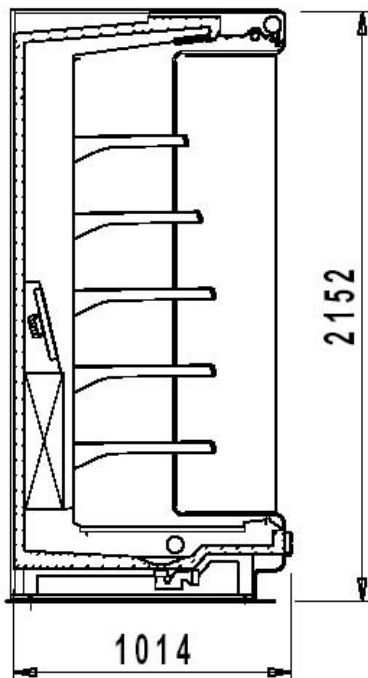

Commercial and Industrial Refrigeration

+2°C / +4°C
+ 25° C 60% RH

Centaurus SL 29 100/216

The total amount includes:

Painted decoration trims - Colours as per 'Akvatek Collection'
Canopy lighting with parabolic reflector
5 rows of shelves 400/450/450/450/450 mm without light
Without price holder
Off-cycle defrost
R404A valve
2 standard end panels 30mm each

a) - TERMINAL BOARD
with mechanical thermometer

b) - ELECTRONIC CONTROL BOARD
with digital control

AKVATEK

15701 NW 15th Ave. Miami, FL 33169 Tel.866-283-8766 Fax. 888-230-9388 www.abc-supermarket.com

DEALER NET PRICE

Length		code	TOTAL (a) TERMINAL BOARD		TOTAL (b) ELECTRONIC	
with ends 30 mm	without ends		with ends	without ends	with ends	without ends
1310	1250	96.04.42.02	\$ 6,776.31	\$ 5,309.43	\$ 6,862.16	\$ 5,395.28
1935	1875	96.04.42.04	\$ 8,642.07	\$ 7,175.19	\$ 8,727.92	\$ 7,261.04
2560	2500	96.04.42.06	\$ 9,045.35	\$ 7,578.47	\$ 9,131.19	\$ 7,664.31
3810	3750	96.04.42.09	\$ 11,385.36	\$ 9,918.48	\$ 10,004.33	\$ 10,004.33
5060	2500+2500		\$ 16,764.56	\$ 15,297.68	\$ 15,469.37	\$ 15,469.37
6310	2500+3750		\$ 19,104.57	\$ 17,637.69	\$ 17,809.38	\$ 17,809.38
7560	3750+3750		\$ 21,444.59	\$ 19,977.71	\$ 20,149.40	\$ 20,149.40
8810	2500+2500+3750		\$ 26,823.78	\$ 25,356.90	\$ 25,651.62	\$ 25,651.62
10060	2500+3750+3750		\$ 29,163.80	\$ 27,696.92	\$ 27,954.45	\$ 27,954.45
11310	3750+3750+3750		\$ 31,503.81	\$ 30,036.93	\$ 30,294.47	\$ 30,294.47