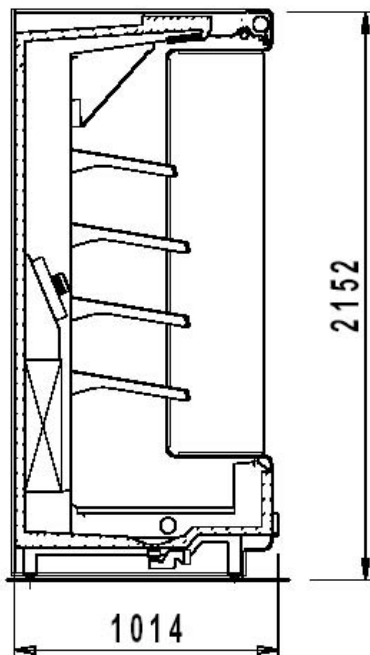

Commercial and Industrial Refrigeration

0°C / +2°C
+25° C 60% RH

Centaurus MT 29 100/216

The total amount includes:

Painted decoration trims - Colours as per 'Akvatek Collection'
Canopy lighting with parabolic reflector
4 rows of shelves 450/450/450/400 mm without light
Mirror
Without price holder
Electric defrosting
R404A valve
2 standard end panels 30mm each

a) - TERMINAL BOARD
with mechanical thermometer

b) - ELECTRONIC CONTROL BOARD
with digital control

AKVATEK

15701 NW 15th Ave. Miami, FL 33169 Tel.866-283-8766 Fax. 888-230-9388 www.abc-supermarket.com

DEALER NET PRICE

Length		code	TOTAL (a) TERMINAL BOARD		TOTAL (b) ELECTRONIC	
with ends 30 mm	without ends		with ends	without ends	with ends	without ends
1310	1250	96.04.48.02	\$ 7,035.56	\$ 5,511.68	\$ 7,244.43	\$ 5,720.55
1935	1875	96.04.48.04	\$ 9,170.07	\$ 7,646.19	\$ 9,378.95	\$ 7,855.07
2560	2500	96.04.48.06	\$ 9,755.60	\$ 8,231.19	\$ 9,964.47	\$ 8,440.59
3810	3750	96.04.48.09	\$ 12,262.59	\$ 10,738.71	\$ 10,947.59	\$ 10,947.59
5060	2500+2500		\$ 18,128.06	\$ 16,604.18	\$ 17,021.93	\$ 17,021.93
6310	2500+3750		\$ 20,635.05	\$ 19,111.17	\$ 19,528.92	\$ 19,528.92
7560	3750+3750		\$ 23,142.05	\$ 21,618.17	\$ 22,035.92	\$ 22,035.92
8810	2500+2500+3750		\$ 29,007.51	\$ 27,483.63	\$ 28,110.26	\$ 28,110.26
10060	2500+3750+3750		\$ 31,514.51	\$ 29,990.63	\$ 30,617.25	\$ 30,617.25
11310	3750+3750+3750		\$ 34,021.50	\$ 32,497.62	\$ 33,124.25	\$ 33,124.25