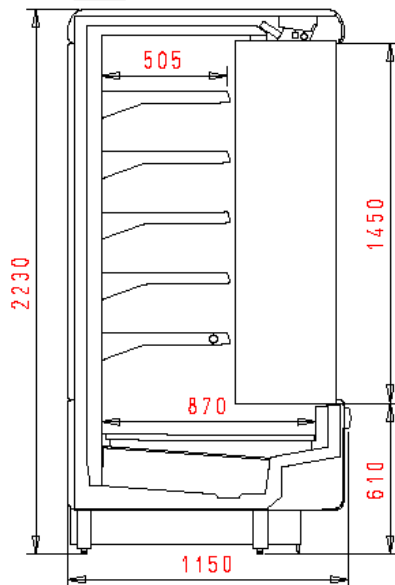

## Centaurus 220 SL 60

**The total amount includes:**

Plastified decoration trims - colours as per 'Akvatek Collection'  
Double canopy lighting  
5 rows of shelves 500 mm one of which with light  
Aluminium price rail  
Electric defrosting  
R404A valve  
2 standard end panels 50mm each

- a) - TERMINAL BOARD  
with mechanical thermometer
- b) - ELECTRONIC CONTROL BOARD  
with digital control

**AKVATEK**

15701 NW 15<sup>th</sup> Ave. Miami, FL 33169 Tel.866-283-8766 Fax. 888-230-9388 [www.abc-supermarket.com](http://www.abc-supermarket.com)

## DEALER NET PRICE

Length		code	TOTAL (a) TERMINAL BOARD		TOTAL (b) ELECTRONIC	
with ends 50 mm	without ends		with ends	without ends	with ends	without ends
<b>1350</b>	1250	9.56.01.05	\$ 6,255.08	\$ 5,040.20	\$ 6,458.31	\$ 5,243.43
<b>2600</b>	2500	9.56.01.00	\$ 8,281.49	\$ 7,066.61	\$ 8,484.72	\$ 7,269.84
<b>3850</b>	3750	9.56.01.10	\$ 10,205.19	\$ 8,990.31	\$10,408.43	\$ 9,193.55
<b>5100</b>	2500+2500		\$ 15,428.12	\$ 14,213.24	\$14,416.47	\$ 14,416.47
<b>6350</b>	2500+3750		\$ 17,351.82	\$ 16,136.94	\$16,340.18	\$ 16,340.18
<b>7600</b>	3750+3750		\$ 19,275.53	\$ 18,060.65	\$18,263.88	\$ 18,263.88
<b>8850</b>	2500+2500+3750		\$ 24,498.45	\$ 23,283.57	\$23,486.81	\$ 23,486.81
<b>10100</b>	2500+3750+3750		\$ 26,422.16	\$ 25,207.28	\$25,410.51	\$ 25,410.51
<b>11350</b>	3750+3750+3750		\$ 28,345.86	\$ 27,130.98	\$27,334.22	\$ 27,334.22