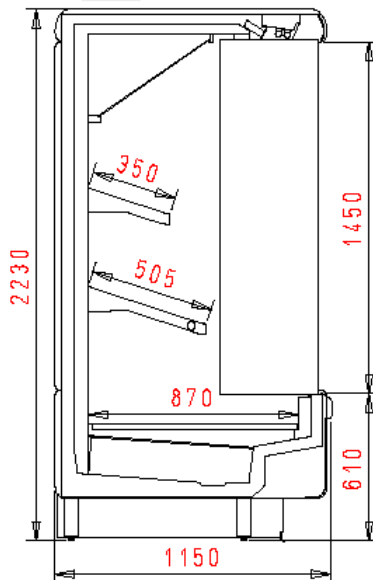

## Centaurus 220 FV 2R 60

**The total amount includes:**

Plastified decoration trims - colours as per 'Akvatek Collection'  
Double canopy lighting  
Mirror  
2 rows of shelves 350/500 mm one of which with light  
Aluminium price rail  
Off-cycle defrost  
R404A valve  
2 standard end panels 50mm each