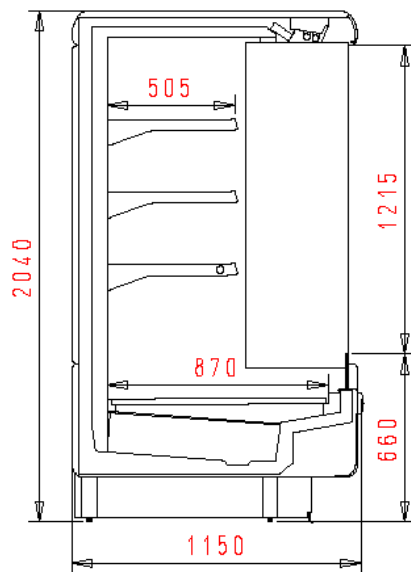

Commercial and Industrial Refrigeration

0°C / +2°C
+ 25° C 60% RH

Centaurus 200 MT 3R 50

The total amount includes:

- Plastified decoration trims - colours as per 'Akvatek Collection'
 - Double canopy lighting
 - 3 rows of shelves 500 mm one of which with light
 - Aluminium price rail
 - Electric defrosting
 - R404A valve
 - 2 standard end panels 50mm each
- a) - TERMINAL BOARD
with mechanical thermometer
- b) - ELECTRONIC CONTROL BOARD
with digital control

AKVATEK

15701 NW 15th Ave. Miami, FL 33169 Tel.866-283-8766 Fax. 888-230-9388 www.abc-supermarket.com

DEALER NET PRICE

| Length | | code | TOTAL (a) TERMINAL BOARD | | TOTAL (b) ELECTRONIC | |
|--------------------|----------------|------------|-----------------------------|--------------|-------------------------|--------------|
| with ends 50 mm | without ends | | with ends | without ends | with ends | without ends |
| 1350 | 1250 | 9.56.02.85 | \$ 6,096.83 | \$ 6,096.83 | \$ 4,944.17 | \$ 6,300.06 |
| 2600 | 2500 | 9.56.02.80 | \$ 8,171.04 | \$ 8,171.04 | \$ 7,018.38 | \$ 8,374.28 |
| 3850 | 3750 | 9.56.02.90 | \$ 10,153.85 | \$ 10,153.85 | \$ 9,001.19 | \$ 10,357.08 |
| 5100 | 2500+2500 | | \$ 15,282.92 | \$ 13,564.64 | \$ 14,130.26 | \$ 15,486.15 |
| 6350 | 2500+3750 | | \$ 17,265.72 | \$ 17,265.72 | \$ 16,113.06 | \$ 17,468.96 |
| 7600 | 3750+3750 | | \$ 19,248.53 | \$ 19,248.53 | \$ 18,095.87 | \$ 19,451.76 |
| 8850 | 2500+2500+3750 | | \$ 24,377.60 | \$ 24,377.60 | \$ 23,224.94 | \$ 24,580.83 |
| 10100 | 2500+3750+3750 | | \$ 2,636.04 | \$ 26,360.40 | \$ 25,207.74 | \$ 26,563.64 |
| 11350 | 3750+3750+3750 | | \$ 28,343.21 | \$ 28,343.21 | \$ 27,190.55 | \$ 28,546.44 |
| >>HEADER CABINET<< | | 9.56.60.25 | -- | \$ 9,013.68 | -- | \$ 9,216.92 |