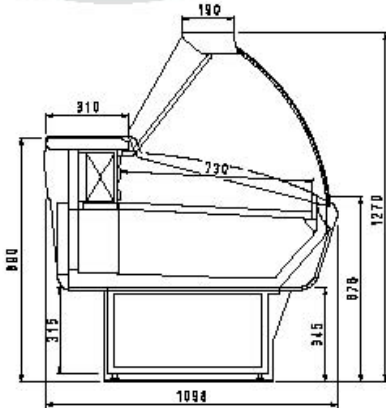

Commercial and Industrial Refrigeration

+2°C / +8°C
+ 25° C 60% RH