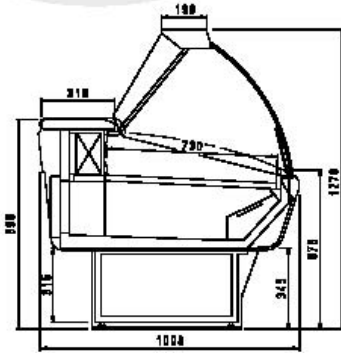

Commercial and Industrial Refrigeration

+2°C / +4°C
+ 25° C 60% RH

Astra Fan assisted

The total amount includes:

- Lower plastified decorations trims - colours as per 'Akvatek Collection'
- POSTFORMING 250 mm, grey colour, anti-scratch working shelf
- Superstructure with curved glass, opening downward, with lighting and glass top service shelf
- Electric control panel
- Rear storage doors
- Stainless steel display trays
- Fan assisted refrigeration
- Refrigeration gas R404A
- Built-in condensing unit ***
- Manual condensation water tray
- Off-cycle defrost
- 2 grey thermoformed ends 40 mm./thick each
- Wooden crate packing

AKVATEK

15701 NW 15th Ave. Miami, FL 33169 Tel. 866-283-8766 Fax. 888-230-9388 www.abc.supermarket.com

DEALER NET PRICE

Length		code	TOTAL with ends	case without ends
with ends 40 mm	without ends			
1330mm/ 4.4'	1250	9.62.00.25	\$ 3,732.93	\$ 3,093.03
1955mm/ 6.5'	1875	9.62.00.30	\$ 4,353.32	\$ 3,713.42
2580mm/ 8.5'	2500	9.62.00.35	\$ 5,290.83	\$ 4,650.93
3205mm/ 10.6'	3125	9.62.00.40	\$ 6,071.55	\$ 5,431.65
3830mm/ 12.63'	3750	9.62.00.45	\$ 6,872.79	\$ 6,232.89
4455mm/ 14.66'	1875+2500		\$ 9,180.33	\$ 8,540.43
5080mm/ 16.76'	2500+2500		\$ 10,117.85	\$ 9,477.95
6330mm/ 20.88'	3125+3125		\$ 11,679.29	\$ 11,039.39
6955mm/ 22.95'	3125+3750		\$ 12,480.53	\$ 11,840.63
7580mm/ 25'	3750+3750		\$ 13,281.77	\$ 12,641.87
8830mm/ 29'	2500+2500+3750		\$ 16,526.82	\$ 15,886.92
<<External corner 90 >> * refrigerated		9.62.05.30	-	\$ 6,351.72
<<External corner 90 >> * not refrigerated		9.62.00.90	-	\$ 4,959.75
<<Internal corner 90>> * refrigerated		9.62.05.35	-	\$ 6,135.47
<<Internal corner 90>> * not refrigerated		9.62.00.95	-	\$ 4,519.20