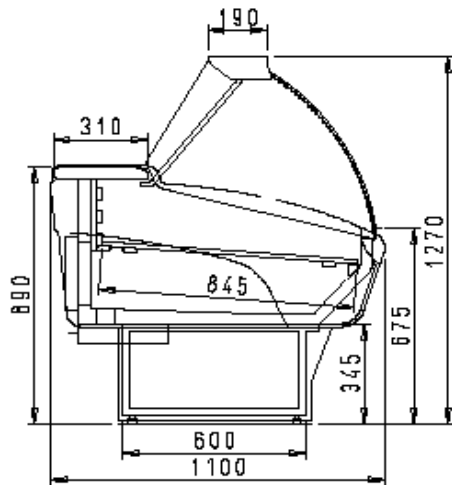

Commercial and Industrial Refrigeration

Astra Bread

ambient

The total amount includes:

- Lower plastified decorations trims - colours as per 'Akvatek Collection'
- POSTFORMING 250 mm, grey colour, anti-scratch working shelf
- Superstructure with curved glass, opening downward, with lighting and glass top service shelf
- Electric control panel
- Rear storage doors
- Stainless steel display trays
- Fan assisted refrigeration
- Refrigeration gas R404A
- Built-in condensing unit ***
- Manual condensation water tray
- Off-cycle defrost
- 2 grey thermoformed ends 40 mm./thick each
- Wooden crate packing

AKVATEK

15701 NW 15th Ave. Miami, FL 33169 Tel. 866-283-8766 Fax. 888-230-9388 www.abc-supermarket.com