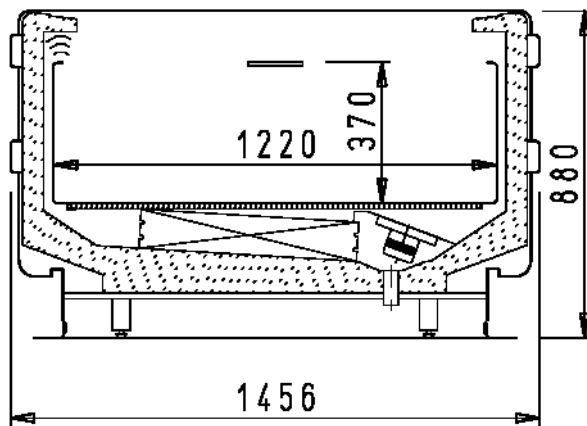

## Aries 150

-18°C / -25°C  
+25° C 60% UR

**The total amount includes:**

Decoration trims, blue RAL 5019  
Electric defrosting  
Fan assisted refrigeration  
R404A valve  
2 standard ends, thickness 73mm each