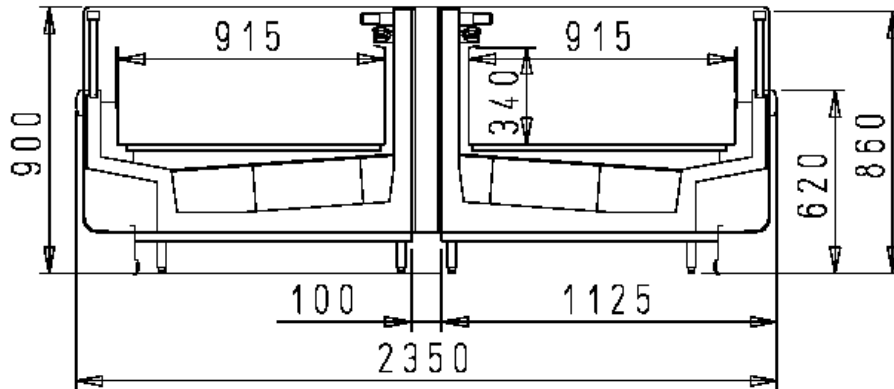

## Antares 235 SCH

-18°C / -25°C  
+ 25° C 60% UR

**The total amount includes:**

Decoration trims, blue RAL 5019  
Thermopane front glass  
Electric defrosting  
Fan assisted refrigeration  
R404A valve  
2 ends with thermopan glass, thickness 83mm each

## DEALER NET PRICE

Length		code	TOTAL (a) TERMINAL BOARD		TOTAL (b) ELECTRONIC	
with ends 83 mm	without ends		with ends 83mm	without ends	with ends 83 mm	without ends
<b>2666</b>	2500	9.58.02.80	\$ 17,640.00	\$ 14,224.26	\$ 18,150.69	\$ 14,734.95
<b>3916</b>	3750	9.58.02.90	\$ 21,971.28	\$ 18,555.54	\$ 22,481.97	\$ 19,066.23
<b>5166</b>	2500+2500		\$ 32,094.99	\$ 28,679.25	\$ 29,700.63	\$ 29,700.63
<b>6416</b>	2500+3750		\$ 36,426.27	\$ 33,010.53	\$ 34,031.91	\$ 34,031.91
<b>7666</b>	3750+3750		\$ 40,757.55	\$ 37,341.81	\$ 38,363.19	\$ 38,363.19
<b>8916</b>	2500+2500+3750		\$ 50,881.26	\$ 47,465.52	\$ 48,997.59	\$ 48,997.59
<b>10166</b>	2500+3750+3750		\$ 55,212.54	\$ 51,796.80	\$ 53,328.87	\$ 53,328.87
<b>11416</b>	3750+3750+3750		\$ 59,543.82	\$ 56,128.08	\$ 57,660.15	\$ 57,660.15
>>HEAD CABINET <<		9.58.03.00	--	\$ 10,423.25	--	\$ 10,668.74