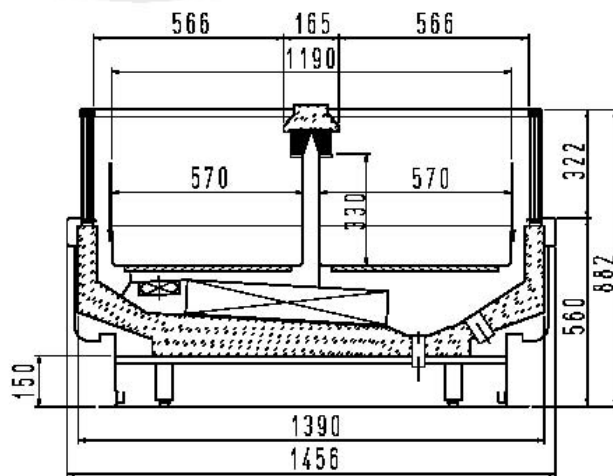

## Antares 150

**The total amount includes:**

Decoration trims, blue RAL 5019  
Thermopane front glass  
Electric defrosting  
Fan assisted refrigeration  
R404A valve  
2 ends with thermopan glass, thickness 83mm each

## DEALER NET PRICE

Length		code	TOTAL (a) TERMINAL BOARD		TOTAL (a) ELECTRONIC	
with ends 83 mm	without ends		with ends 83mm	without ends	with ends 83 mm	without ends
<b>2666</b>	2500	9.58.02.60	<b>\$14,298.83</b>	<b>\$ 9,643.22</b>	<b>\$ 9,643.22</b>	<b>\$ 9,643.22</b>
<b>3916</b>	3750	9.58.02.70	<b>\$16,693.62</b>	<b>\$12,038.01</b>	<b>\$12,038.01</b>	<b>\$12,038.01</b>
<b>5166</b>	2500+2500		<b>\$24,187.86</b>	<b>\$19,532.25</b>	<b>\$24,703.41</b>	<b>\$19,532.25</b>
<b>6416</b>	2500+3750		<b>\$26,582.66</b>	<b>\$21,927.05</b>	<b>\$27,098.21</b>	<b>\$21,927.05</b>
<b>7666</b>	3750+3750		<b>\$28,977.45</b>	<b>\$24,321.84</b>	<b>\$29,493.00</b>	<b>\$24,321.84</b>
<b>8916</b>	2500+2500+3750		<b>\$36,471.69</b>	<b>\$31,816.08</b>	<b>\$37,245.02</b>	<b>\$31,816.08</b>
<b>10166</b>	2500+3750+3750		<b>\$38,866.49</b>	<b>\$34,210.88</b>	<b>\$39,639.81</b>	<b>\$34,210.88</b>
<b>11416</b>	3750+3750+3750		<b>\$41,261.28</b>	<b>\$36,605.67</b>	<b>\$42,034.61</b>	<b>\$36,605.67</b>
>>HEAD CABINET <<		96.09.12.81	--	<b>\$7,633.38</b>	--	<b>\$ 7,891.16</b>