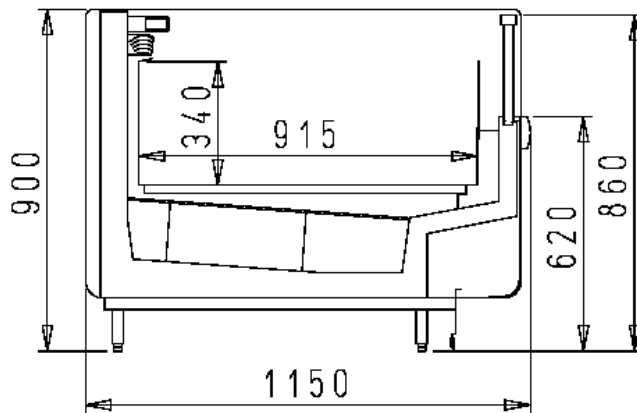

Commercial and Industrial Refrigeration

Antares 115 SCH

-18°C / -25°C
+25°C 60% UR

The total amount includes:

Decoration trims, blue RAL 5019
Thermopane front glass
Electric defrosting
Fan assisted refrigeration
R404A valve
2 ends with thermopan glass, thickness 83mm each

- a) - TERMINAL BOARD
with mechanical thermometer
- b) - ELECTRONIC CONTROL BOARD
with digital control

AKVATEK

15701 NW 15th Ave. Miami, FL 33169 Tel.866-283-8766 Fax. 888-230-9388 www.abc-supermarket.com

DEALER NET PRICE

Length		code	TOTAL (a) TERMINAL BOARD with ends 83mm without ends		TOTAL (b) ELECTRONIC with ends 83 mm without ends	
with ends 83 mm	without ends					
2666	2500	9.58.02.60	\$8,796.21	\$7,088.34	\$9,051.56	\$7,343.69
3916	3750	9.58.02.70	\$10,956.12	\$9,248.25	\$11,211.47	\$9,503.60
5166	2500+2500		\$15,820.16	\$14,112.29	\$16,510.61	\$14,802.74
6416	2500+3750		\$18,159.83	\$16,451.96	\$18,670.52	\$16,962.65
7666	3750+3750		\$20,319.74	\$18,611.87	\$20,830.43	\$19,122.56
8916	2500+2500+3750		\$25,363.53	\$23,655.66	\$26,129.57	\$24,421.70
10166	2500+3750+3750		\$27,523.44	\$25,815.57	\$28,289.48	\$26,581.61
11416	3750+3750+3750		\$29,683.35	\$27,975.48	\$30,449.39	\$28,741.52