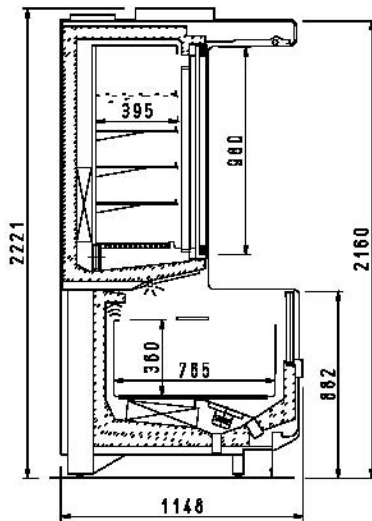

Commercial and Industrial Refrigeration

-18°C / -25°C
+25°C 60% UR

Altair h220 aluminium doors

The total amount includes:

Decoration trims, red RAL 3020
Single top lighting with parabolic reflector
Intermediate and internal lighting
3 rows of 380 mm grid shelf with price holder
Basin grids
Electric defrosting
Fan assisted refrigeration
R404A valve
2 standard ends, thickness 50mm each

a) - TERMINAL BOARD
with mechanical thermometer

b) - ELECTRONIC CONTROL BOARD
with digital control

AKVATEK

15701 NW 15th Ave. Miami, FL 33169 Tel.866-283-8766 Fax. 888-230-9388 www.abc-supermarket.com

DEALER NET PRICE

Length		code	TOTAL (a) TERMINAL BOARD		TOTAL (b) ELECTRONIC	
with ends 50 mm	without ends		with ends	without ends	with ends	without ends
2600	2500	9.58.21.20	\$ 23,111.39	\$ 21,229.70	\$ 23,605.43	\$ 21,723.74
3850	3750	9.58.21.22	\$ 29,697.86	\$ 27,816.17	\$ 30,191.90	\$ 28,310.21
5100	2500+2500		\$ 44,700.38	\$ 42,818.69	\$ 45,688.46	\$ 43,806.77
6350	2500+3750		\$ 51,286.85	\$ 49,405.16	\$ 52,274.93	\$ 50,393.24
7600	3750+3750		\$ 57,873.32	\$ 55,991.63	\$ 58,861.40	\$ 56,979.71
8850	2500+2500+3750		\$ 72,875.84	\$ 70,994.15	\$ 74,513.51	\$ 72,230.78
10100	2500+3750+3750		\$ 79,462.31	\$ 77,580.62	\$ 80,944.43	\$ 79,062.74
11350	3750+3750+3750		\$ 86,048.78	\$ 84,167.09	\$ 87,530.90	\$ 85,649.21