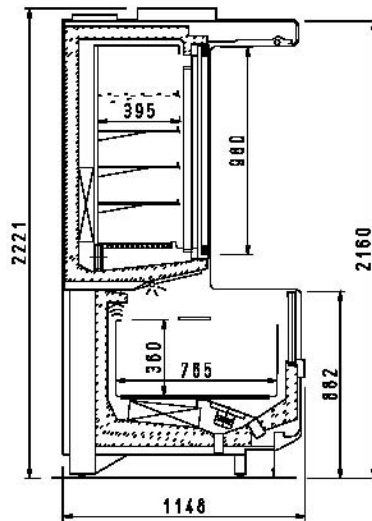

Commercial and Industrial Refrigeration

-18°C / -25°C
+25°C 60% UR

Altair h220 aluminium doors

The total amount includes:

Decoration trims, red RAL 3020
Single top lighting with parabolic reflector
Intermediate and internal lighting
3 rows of 380 mm grid shelf with price holder
Basin grids
Electric defrosting
Fan assisted refrigeration
R404A valve
2 standard ends, thickness 50mm each

a) - TERMINAL BOARD
with mechanical thermometer

b) - ELECTRONIC CONTROL BOARD
with digital control

AKVATEK

15701 NW 15th Ave. Miami, FL 33169 Tel.866-283-8766 Fax. 888-230-9388 www.abc-supermarket.com

DEALER NET PRICE

Length		code	TOTAL (a) TERMINAL BOARD		TOTAL (b) ELECTRONIC	
with ends 50 mm	without ends		with ends	without ends	with ends	without ends
2600	2500	9.58.21.20	\$ 23,111.39	\$ 21,229.70	\$ 23,605.43	\$ 21,723.74
3850	3750	9.58.21.22	\$ 29,697.86	\$ 27,816.17	\$ 30,191.90	\$ 28,310.21
5100	2500+2500		\$ 44,700.38	\$ 42,818.69	\$ 45,688.46	\$ 43,806.77
6350	2500+3750		\$ 51,286.85	\$ 49,405.16	\$ 52,274.93	\$ 50,393.24
7600	3750+3750		\$ 57,873.32	\$ 55,991.63	\$ 58,861.40	\$ 56,979.71
8850	2500+2500+3750		\$ 72,875.84	\$ 70,994.15	\$ 74,513.51	\$ 72,230.78
10100	2500+3750+3750		\$ 79,462.31	\$ 77,580.62	\$ 80,944.43	\$ 79,062.74
11350	3750+3750+3750		\$ 86,048.78	\$ 84,167.09	\$ 87,530.90	\$ 85,649.21