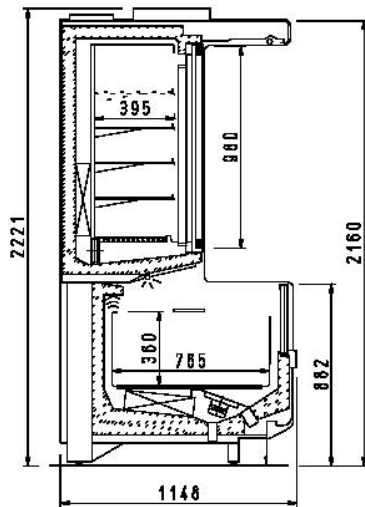

Commercial and Industrial Refrigeration

-18°C / -25°C
+25°C 60% UR

Altair h220 aluminium doors

The total amount includes:

Decoration trims, red RAL 3020
Single top lighting with parabolic reflector
Intermediate and internal lighting
3 rows of 380 mm grid shelf with price holder
Basin grids
Electric defrosting
Fan assisted refrigeration
R404A valve
2 standard ends, thickness 50mm each

a) - TERMINAL BOARD
with mechanical thermometer

b) - ELECTRONIC CONTROL BOARD
with digital control

AKVATEK

15701 NW 15th Ave. Miami, FL 33169 Tel.866-283-8766 Fax. 888-230-9388 www.abc-supermarket.com

DEALER NET PRICE

Length		code	TOTAL (a) TERMINAL BOARD		TOTAL (b) ELECTRONIC	
with ends 50 mm	without ends		with ends	without ends	with ends	without ends
2600	2500	9.58.21.20	\$ 22,672.82	\$20,815.64	\$ 23,166.86	\$ 21,309.68
3850	3750	9.58.21.22	\$ 29,068.31	\$ 2,721.11	\$ 29,562.35	\$ 12,705.17
5100	2500+2500		\$ 43,847.75	\$41,990.57	\$ 44,835.83	\$ 42,978.65
6350	2500+3750		\$ 50,243.24	\$48,386.06	\$ 51,231.32	\$ 49,374.14
7600	3750+3750		\$ 56,638.73	\$54,781.55	\$ 57,626.81	\$ 55,769.63
8850	2500+2500+3750		\$ 71,418.17	\$69,560.99	\$ 72,900.29	\$ 71,043.11
10100	2500+3750+3750		\$ 77,813.66	\$75,956.48	\$ 79,295.78	\$ 77,438.60
11350	3750+3750+3750		\$ 84,209.15	\$82,352.15	\$ 85,691.27	\$ 83,834.09